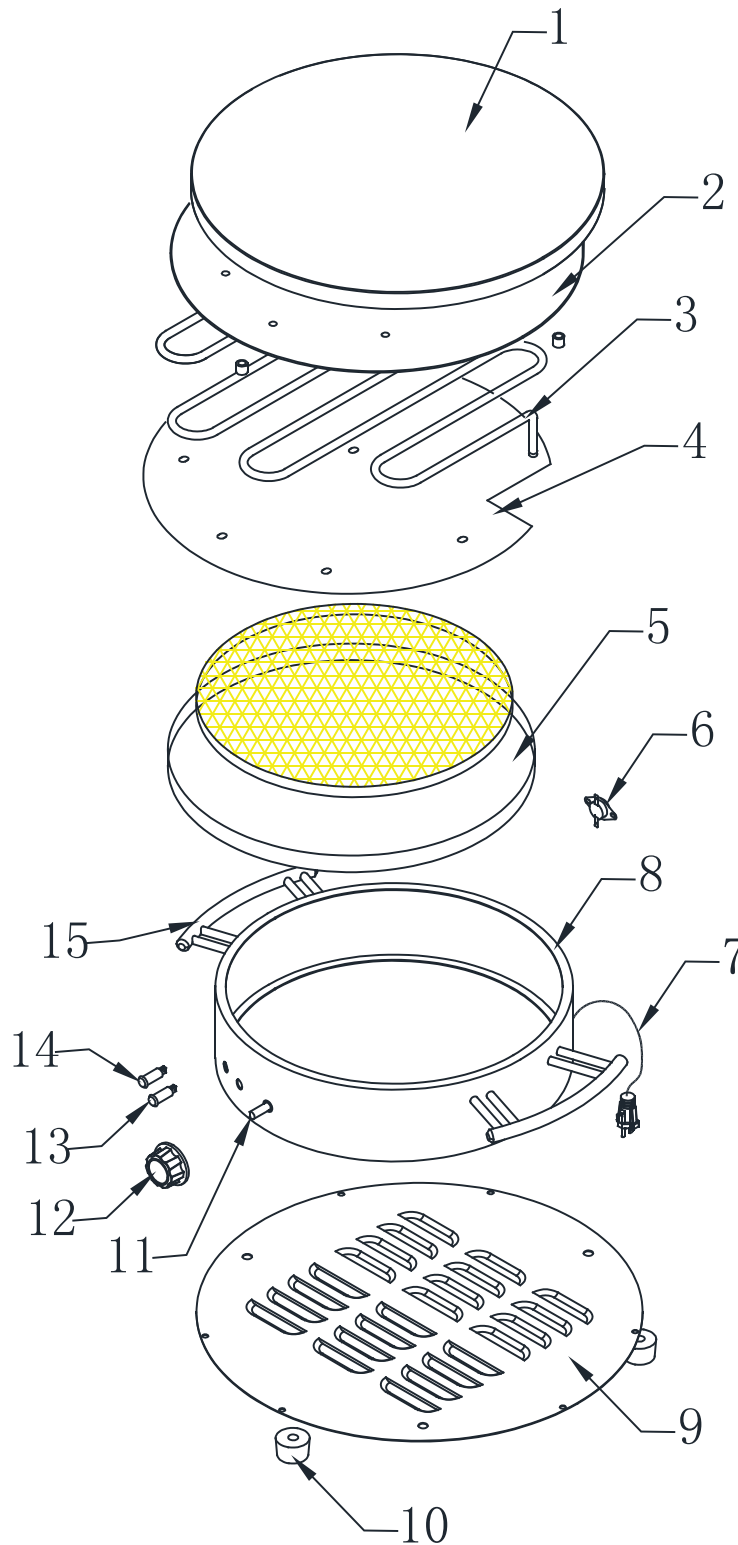

# Parts Breakdown

Model CE-CN-0350 39579

# Parts Breakdown

---

## Model CE-CN-0350 39579

Item No.	Description	Position	Item No.	Description	Position	Item No.	Description	Position
63411	Iron for 39579	1	63416	Limiting Thermostat for 39579	6	63421	Thermostat for 39579	11
63412	AL Plate for 39579	2	63417	Plug and Lead for 39579	7	63422	Knob for 39579	12
63413	Element for 39579	3	63418	Body for 39579	8	63423	Indicator Light (Green) for 39579	13
63414	Fixing Plate for 39579	4	63419	Cover for 39579	9	63424	Indicator Light (Red) for 39579	14
63415	Insulation Plate for 39579	5	63420	Feet for 39579	10	63425	Handle for 39579	15